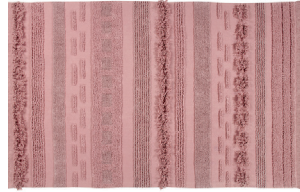

AIR

Air Savannah Red
C-AIR-SAVR | C-AIR-SAVR-L
140 x 200 cm | 170 x 240 cm
4000 g | 5600 g

Air Alaska Blue
C-AIR-ABL | C-AIR-SAVR-L
140 x 200 cm | 170 x 240 cm
4000 g | 5600 g

Air Canyon Rose
C-AIR-CANR | C-AIR-CANR-L
140 x 200 cm | 170 x 240 cm
4000 g | 5600 g

Air Dune White
C-AIR-NAT | C-AIR-NAT-L
140 x 200 cm | 170 x 240 cm
4000 g | 5600 g

EARTH

Earth Savannah Red
C-EARTH-SAVR
170 x 240 cm
4500 g

Earth Alaska Blue
C-EARTH-ABL
170 x 240 cm
4500 g

Earth Canyon Rose
C-EARTH-CANR
170 x 240 cm
4500 g

WASHABLE RUGS

WATER

Water Savannah Red
C-WATER-SAVR
140 x 200 cm
5000 g

Water Alaska Blue
C-WATER-ABL
140 x 200 cm
5000 g

Water Canyon Rose
C-WATER-CANR
140 x 200 cm
5000 g

ACCESSORIES

CUSHION
Air Savannah Red
SC-AIR-SAVR
30 x 50 cm

SELLING TIPS

- The newest home collection reflects those **alluring morning skies** with fascinating colors that early hours bring to us and we can see reflected in the air, earth and water of Nature.
- We have introduced three new colors: Alaska Blue, Savannah Red and Canyon Rose.
 Alaska blue: different tones of blue from navy to "añil".
 Savannah Red: combination of reddish tones from burgundy to wine, adding some green.
 Canyon Rose: different tones of pink and ash rose.
- Good for **both floor and wall**, these rugs will definitely add a chic bohemian look to any room.
- Air and Earth designs highlight a handmade pattern over a **simple canvas base**, which allows us to produce **bigger sizes** that still fit in a washing machine.
- This collection of rugs and accessories fits beautifully in any home decor, both for **children and adults**.