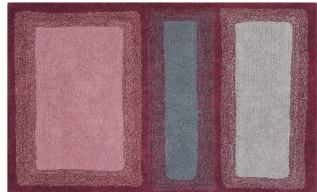

AIR

Air Savannah Red
C-AIR-SAVR | C-AIR-SAVR-L
140 x 200 cm | 170 x 240 cm
4000 g | 5600 g

Air Alaska Blue
C-AIR-ABL | C-AIR-SAVR-L
140 x 200 cm | 170 x 240 cm
4000 g | 5600 g

Air Canyon Rose
C-AIR-CANR | C-AIR-CANR-L
140 x 200 cm | 170 x 240 cm
4000 g | 5600 g

Air Dune White
C-AIR-NAT | C-AIR-NAT-L
140 x 200 cm | 170 x 240 cm
4000 g | 5600 g

EARTH

Earth Savannah Red
C-EARTH-SAVR
170 x 240 cm
4500 g

Earth Alaska Blue
C-EARTH-ABL
170 x 240 cm
4500 g

Earth Canyon Rose
C-EARTH-CANR
170 x 240 cm
4500 g

WASHABLE RUGS

WATER

Water Savannah Red
C-WATER-SAVR
140 x 200 cm
5000 g

Water Alaska Blue
C-WATER-ABL
140 x 200 cm
5000 g

Water Canyon Rose
C-WATER-CANR
140 x 200 cm
5000 g

ACCESSORIES

CUSHION
Air Savannah Red
SC-AIR-SAVR
30 x 50 cm

SELLING TIPS

- The newest home collection reflects those **alluring morning skies** with fascinating colors that early hours bring to us and we can see reflected in the air, earth and water of Nature.
- We have introduced three new colors: Alaska Blue, Savannah Red and Canyon Rose.
 Alaska blue: different tones of blue from navy to "añil".
 Savannah Red: combination of reddish tones from burgundy to wine, adding some green.
 Canyon Rose: different tones of pink and ash rose.
- Good for **both floor and wall**, these rugs will definitely add a chic bohemian look to any room.
- Air and Earth designs highlight a handmade pattern over a **simple canvas base**, which allows us to produce **bigger sizes** that still fit in a washing machine.
- This collection of rugs and accessories fits beautifully in any home decor, both for **children and adults**.