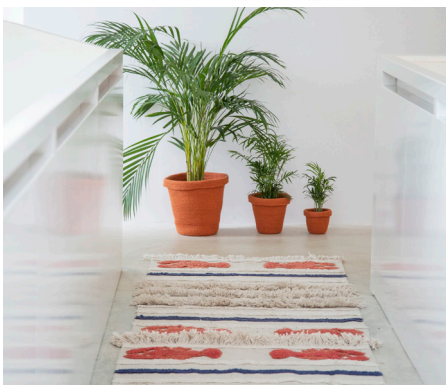

ACCESSORIES

BASKET
Mini Tricolor Natural
BSK-TRIC-NAT
15 x Ø15 cm
200 g

BASKET
Tray Brick Red
BSK-TRAY-BR
12 x Ø30 cm
500 g

DOOR HANGER
Lobster
DOOR-LOBSTER
50 x 30 cm
200 g

Mix of natural tones on canvas

WALL DECOR HANGER
Lobster Natural
HANG-LOBSTER
100 x 70 cm
800 g

WALL DECOR HANGER
Giant Lobster Brick Red
HANG-GIANT-LOB
200 x 140 cm
2200 g

SELLING TIPS

- As a loyal lobster lover and all things maritime, Lorena Canals launches a fun, marine style collection, both for children's rooms and for any corner of the home.
- The intense reddish tones of the lobsters add a whimsical touch to the simple designs of natural color.
- The linen and beige tones at the base of the rug remind us of the white, fine sand of paradisiacal beaches. Navy blue stripes add a maritime look to the designs, which combines perfectly with every detail of this collection.
- Not only made up of washable rugs, this collection includes striking wall hangings, which can be also thrown into a conventional washing machine and tumble dryer.
- To make the wall hangings with a reddish base, the same "stone wash" technique has been used as for the Coral Cushion from The Sea Collection. This means that every tapestry is unique and there are no two equal patterns.
- In the "Mini Lobster" design, we have played with the cotton base like the other "Canvas" designs, leaving parts of the rug without "weaving." This allows us to produce larger sizes which are still suitable for a conventional washing machine.