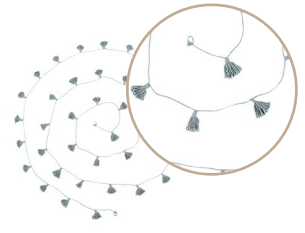

**MARSHMALLOW SQUARE**  
**Vintage Nude**  
P-MALLOW-VNU  
18 x 30 x 29 cm  
950 g

**MARSHMALLOW ROUND**  
**Light Blue**  
P-MALLOW-LBL  
18 x 27 x 27 cm  
600 g

**MARSHMALLOW ROUND**  
**Vanilla**  
P-MALLOW-VAN  
18 x 27 x 27 cm  
600 g

**POUFFE SIESTA**  
P-SIESTA  
80 x 50 x 50 cm  
3200 g

GUIRNALDAS

¡5M DE LARGO!

**NEVERENDING STORY**  
**Pearl Grey**  
GAR-NEVER-PGR  
500 cm  
45 g

**NEVERENDING STORY**  
**Vintage Nude**  
GAR-NEVER-VNU  
500 cm  
45 g

**NEVERENDING STORY**  
**Vintage Blue**  
GAR-NEVER-VBL  
500 cm  
45 g

**CANDY NECKLACE**  
**Light Grey**  
GARL-NECK-LGR  
500 cm  
70 g

**CANDY NECKLACE**  
**Pink**  
GARL-NECK-PK  
500 cm  
70 g

**CANDY NECKLACE**  
**Light Blue**  
GARL-NECK-LBL  
500 cm  
70 g