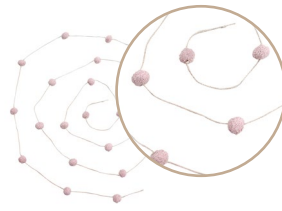

**MARSHMALLOW SQUARE**  
**Vintage Nude**  
P-MALLOW-VNU  
18 x 30 x 29 cm  
950 g

**MARSHMALLOW ROUND**  
**Light Blue**  
P-MALLOW-LBL  
18 x 27 x 27 cm  
600 g

**MARSHMALLOW ROUND**  
**Vanilla**  
P-MALLOW-VAN  
18 x 27 x 27 cm  
600 g

**POUFFE SIESTA**  
P-SIESTA  
80 x 50 x 50 cm  
3200 g

GUIRNALDAS

¡5M DE LARGO!

**NEVERENDING STORY**  
**Pearl Grey**  
GAR-NEVER-PGR  
500 cm  
45 g

**NEVERENDING STORY**  
**Vintage Nude**  
GAR-NEVER-VNU  
500 cm  
45 g

**NEVERENDING STORY**  
**Vintage Blue**  
GAR-NEVER-VBL  
500 cm  
45 g

**CANDY NECKLACE**  
**Light Grey**  
GARL-NECK-LGR  
500 cm  
70 g

**CANDY NECKLACE**  
**Pink**  
GARL-NECK-PK  
500 cm  
70 g

**CANDY NECKLACE**  
**Light Blue**  
GARL-NECK-LBL  
500 cm  
70 g