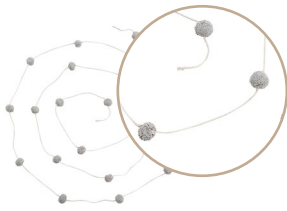

**MARSHMALLOW SQUARE**  
**Vintage Nude**  
P-MALLOW-VNU  
18 x 30 x 29 cm  
950 g

**MARSHMALLOW ROUND**  
**Light Blue**  
P-MALLOW-LBL  
18 x 27 x 27 cm  
600 g

**MARSHMALLOW ROUND**  
**Vanilla**  
P-MALLOW-VAN  
18 x 27 x 27 cm  
600 g

**POUFFE SIESTA**  
P-SIESTA  
80 x 50 x 50 cm  
3200 g

GUIRNALDAS

¡5M DE LARGO!

**NEVERENDING STORY**  
**Pearl Grey**  
GAR-NEVER-PGR  
500 cm  
45 g

**NEVERENDING STORY**  
**Vintage Nude**  
GAR-NEVER-VNU  
500 cm  
45 g

**NEVERENDING STORY**  
**Vintage Blue**  
GAR-NEVER-VBL  
500 cm  
45 g

**CANDY NECKLACE**  
**Light Grey**  
GARL-NECK-LGR  
500 cm  
70 g

**CANDY NECKLACE**  
**Pink**  
GARL-NECK-PK  
500 cm  
70 g

**CANDY NECKLACE**  
**Light Blue**  
GARL-NECK-LBL  
500 cm  
70 g