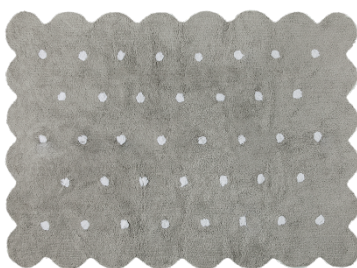

BISCUITS

BISCUIT

BISCUIT

INFORMATIONS TECHNIQUES

Composition : 100 % coton naturel.

Fabrication : Fabriqués à la main.

Couleurs : Blanc, rose, bleu, rouge, gris, crème et terracota.

Modèle : Forme de petit-beurre parsemée de pois répartis de façon symétrique.

Dimensions : 120 x 160 cm

Poids : 3,5 kg

Biscuit White
120 x 160 cm | C-77770

Biscuit Pink
120 x 160 cm | C-77771

Biscuit Blue
120 x 160 cm | C-77772

Biscuit Red
120 x 160 cm | C-77773

Biscuit Grey
120 x 160 cm | C-77775

BISCUIT

- We have designed a new version of the cushions of our **Biscuit Collection**. Four round knitted cushions and four others in a square shape. All designed in different colors with small white polka dots in 3D, blink to the iconic Biscuit rugs.
- Who would resist this double temptation?

When rugs start to make sense

BISCUIT

BISCUIT

TECHNICAL INFORMATION

Composition: compact fabric in 100% natural cotton. Filling in 100% polyester.

Elaboration: handmade.

Colors: natural and black.

Design: rectangular biscuit-shaped cushion with scalloped edge and small black circles, embroidered by hand on both sides. Black edging embroidered by hand.