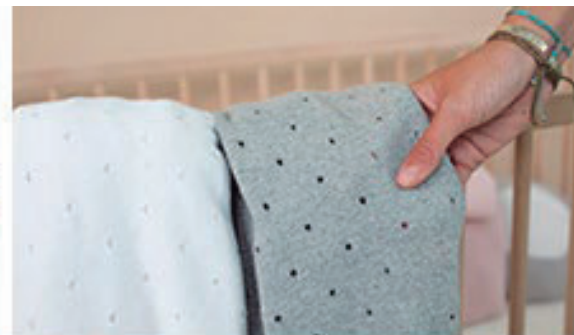

ROUND BISCUIT
 Light Grey - Ivory
 SC-RBISC-GR
 25 X 25 cm
 350 g

ROUND BISCUIT
 Pink Pearl - Ivory
 SC-RBISC-PP
 25 X 25 cm
 350 g

ROUND BISCUIT
 Ivory Dune White
 SC-RBISC-IVO
 25 X 25 cm
 350 g

ROUND BISCUIT
 Dune White - Ivory
 SC-RBISC-DWH
 25 X 25 cm
 350 g