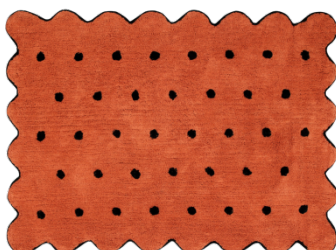

Biscuit Terracota
120 x 160 cm | C-77777