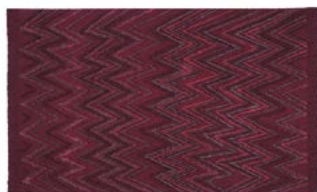

Earth Savannah Red
C-EARTH-SAVR
170 x 240 cm
4500 g