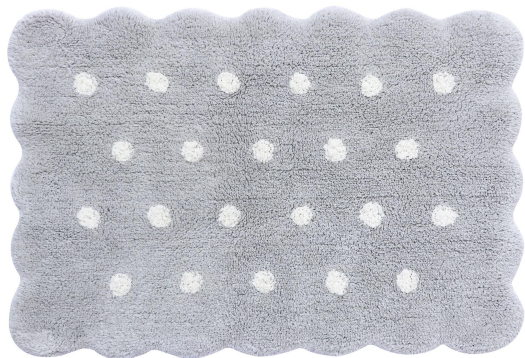

Mini Azteca Washable Rug

A practical mini version of the best-selling Azteca rug – an all-time favorite to add personality to any play spot or bedside area, with a cozy, whimsical touch.

A small, rectangular, washable rug tufted in natural color cotton, with zigzags, lines and dots that stand out in *Vintage Blue* and *Pearl Gray*. Each border is finished with matching *Vintage Blue* tassels.

The round *Little Biscuit* design now in a cuter mini version that is sweeter than sweet!

A round, biscuit-shaped, handmade, cotton, washable rug in *Vintage Nude* pink with lighter, natural-colored dots and wavy edges. Easily fitted to any play area, by the crib or as an improvised baby play rug in any corner of the house.

In a child's world, where cookies become rugs, boys and girls can let their imagination run wild in fairytale mode enjoying play time on this mini version of our iconic *Biscuit* design.

A small, rectangular-shaped, washable rug with cookie-inspired wavy edges, handmade in a soft *Pearl Gray* cotton pile, combined with white contrasted dots.

It comes with a practical **cotton drawstrings backpack** for easy pack & go.

Sizes:

C-MI-BIS-PGR: 70x100 cm

[-> DOWNLOAD PRODUCT IMAGE](#)

Lorena
Lorena Canals

Mini Biscuit Pearl Grey Washable Rug
70x100 cm